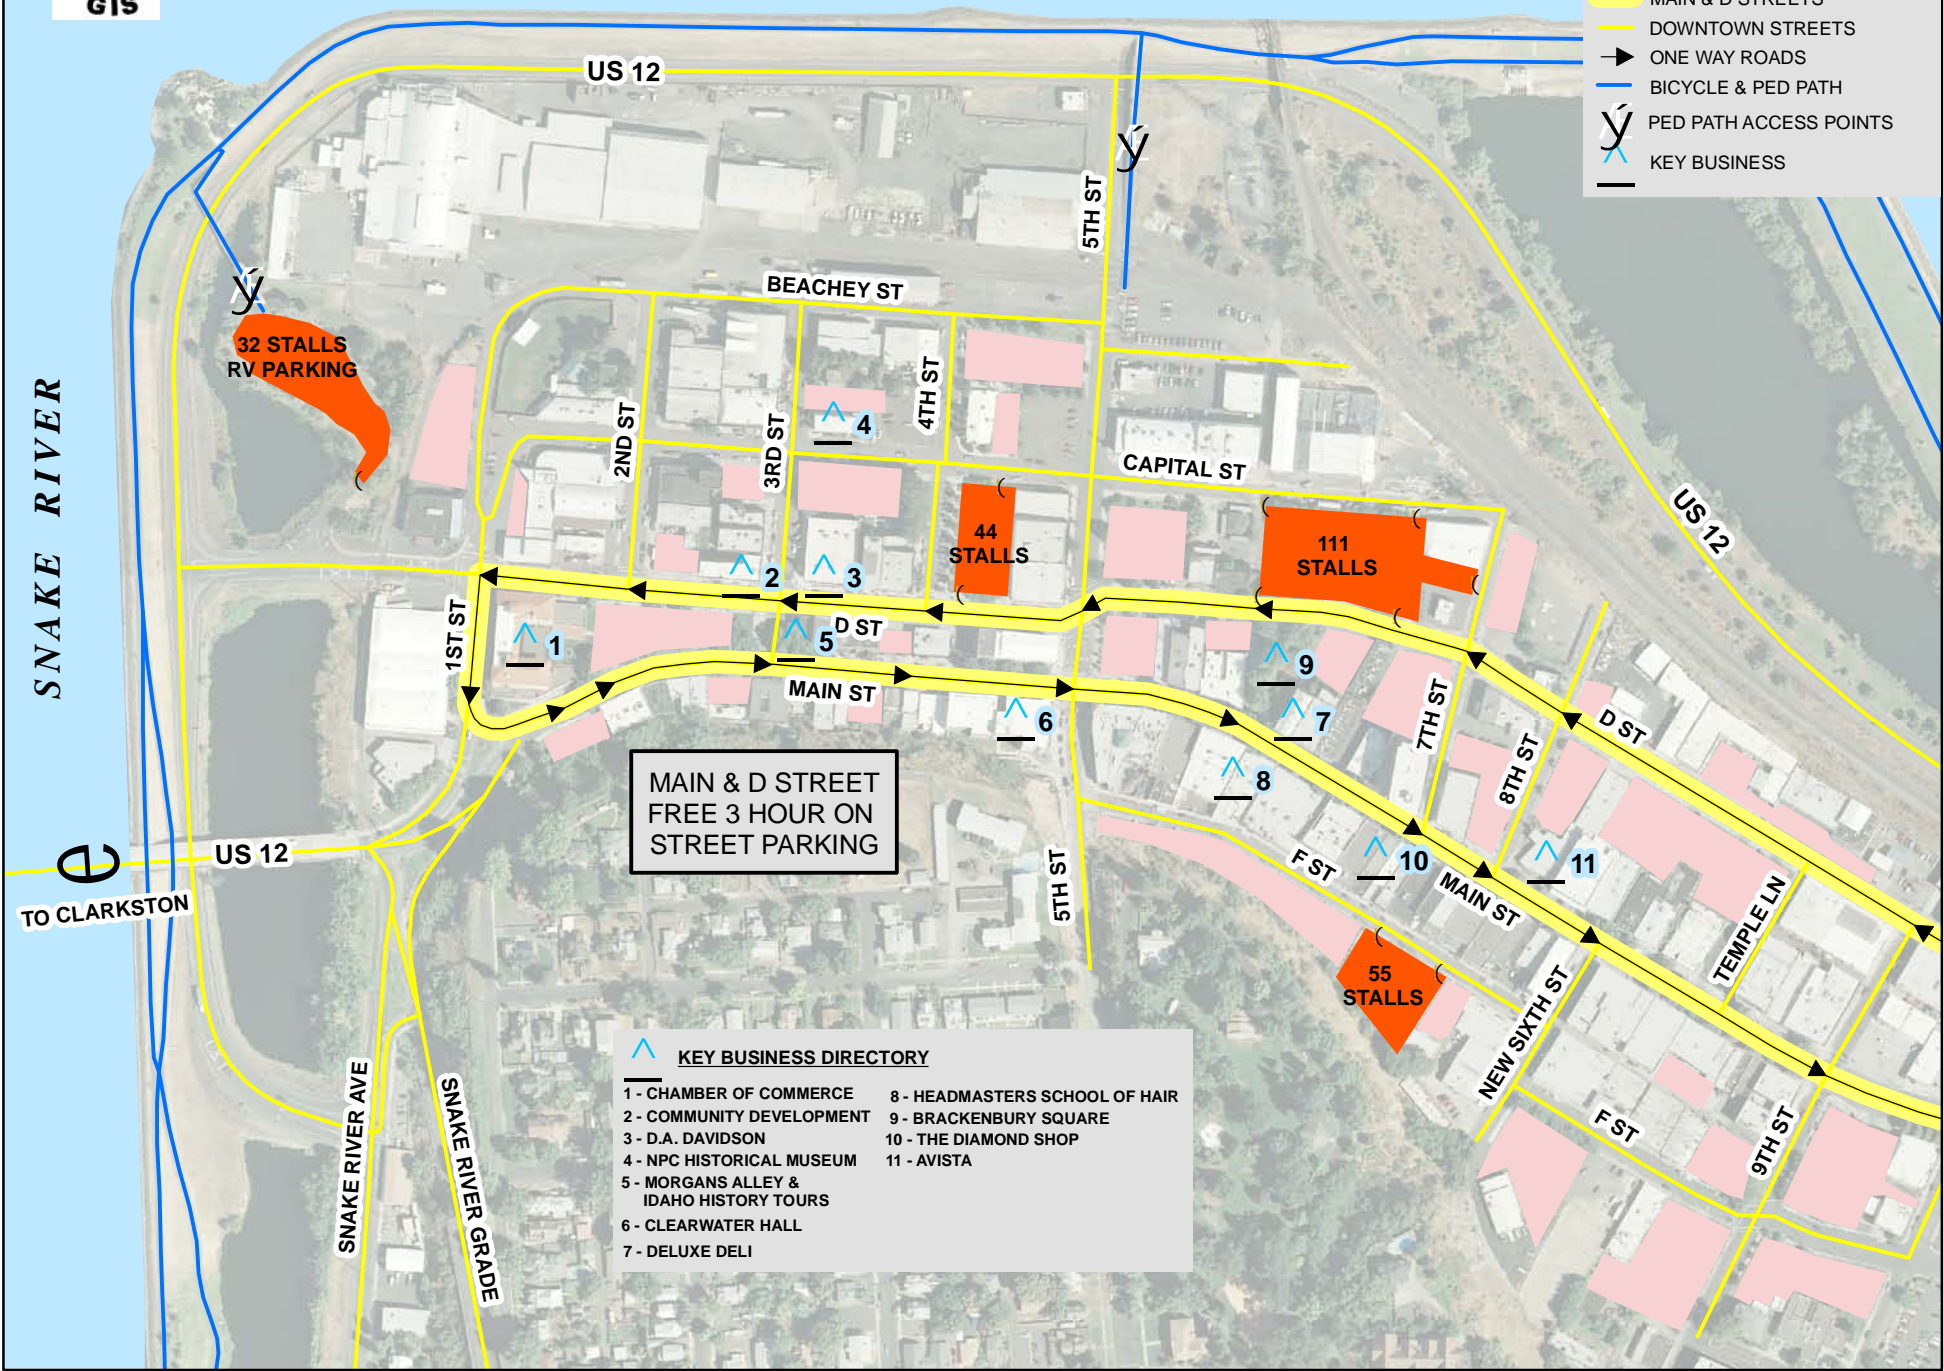

# CLEARWATER RIVER

**LEGEND**

- FREE PUBLIC PARKING LOTS
- VEHICLE ACCESS POINTS
- CUSTOMER ONLY PARKING LOTS
- MAIN & D STREETS
- DOWNTOWN STREETS
- ONE WAY ROADS
- BICYCLE & PED PATH
- PED PATH ACCESS POINTS
- KEY BUSINESS

32 STALLS  
RV PARKING

44 STALLS

111 STALLS

55 STALLS

MAIN & D STREET  
FREE 3 HOUR ON  
STREET PARKING

**KEY BUSINESS DIRECTORY**

1 - CHAMBER OF COMMERCE	8 - HEADMASTERS SCHOOL OF HAIR
2 - COMMUNITY DEVELOPMENT	9 - BRACKENBURY SQUARE
3 - D.A. DAVIDSON	10 - THE DIAMOND SHOP
4 - NPC HISTORICAL MUSEUM	11 - AVISTA
5 - MORGANS ALLEY & IDAHO HISTORY TOURS	
6 - CLEARWATER HALL	
7 - DELUXE DELI	

SNAKE RIVER

TO CLARKSTON

SNAKE RIVER AVE  
SNAKE RIVER GRADE

US 12

5TH ST

BEACHEY ST

2ND ST

3RD ST

4TH ST

CAPITAL ST

US 12

1ST ST

MAIN ST

5TH ST

F ST

7TH ST